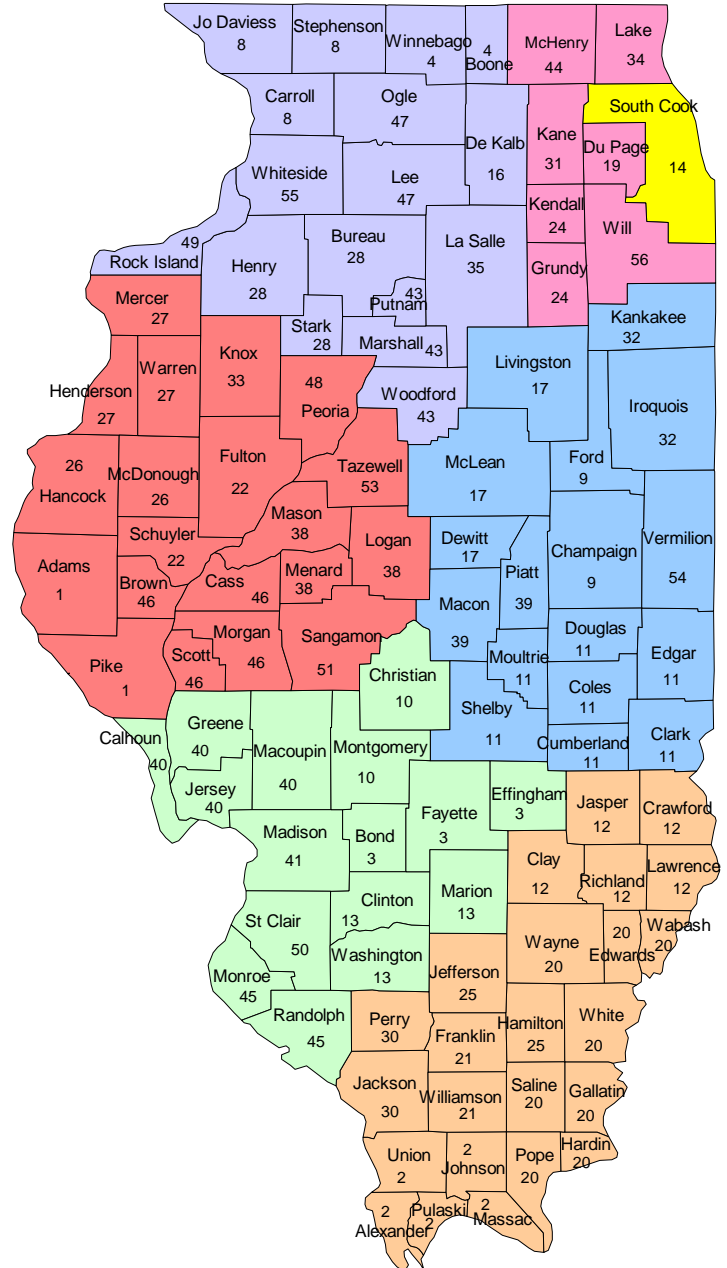

7 ROE/ISC Regional Support Sites

- Regional Support Site ISC #4
- Regional Support Site #1 Area I
- Regional Support Site #2 Area II
- Regional Support Site #3 Area III
- Regional Support Site #4 Area IV
- Regional Support Site #5 Area V
- Regional Support Site #6 Area VI

Area III – Tazewell ROE
 Contact Person – Jana Hunzicker
jana@mtco.com

Area IV – Champaign-Ford ROE
 Contact Person – MaryEllen Leonard
mleonard@roe9.k12.il.us

Area V – Clinton/Marion/Washington ROE
 Contact Person – Lynette Baity
lbaity@roe13.k12.il.us