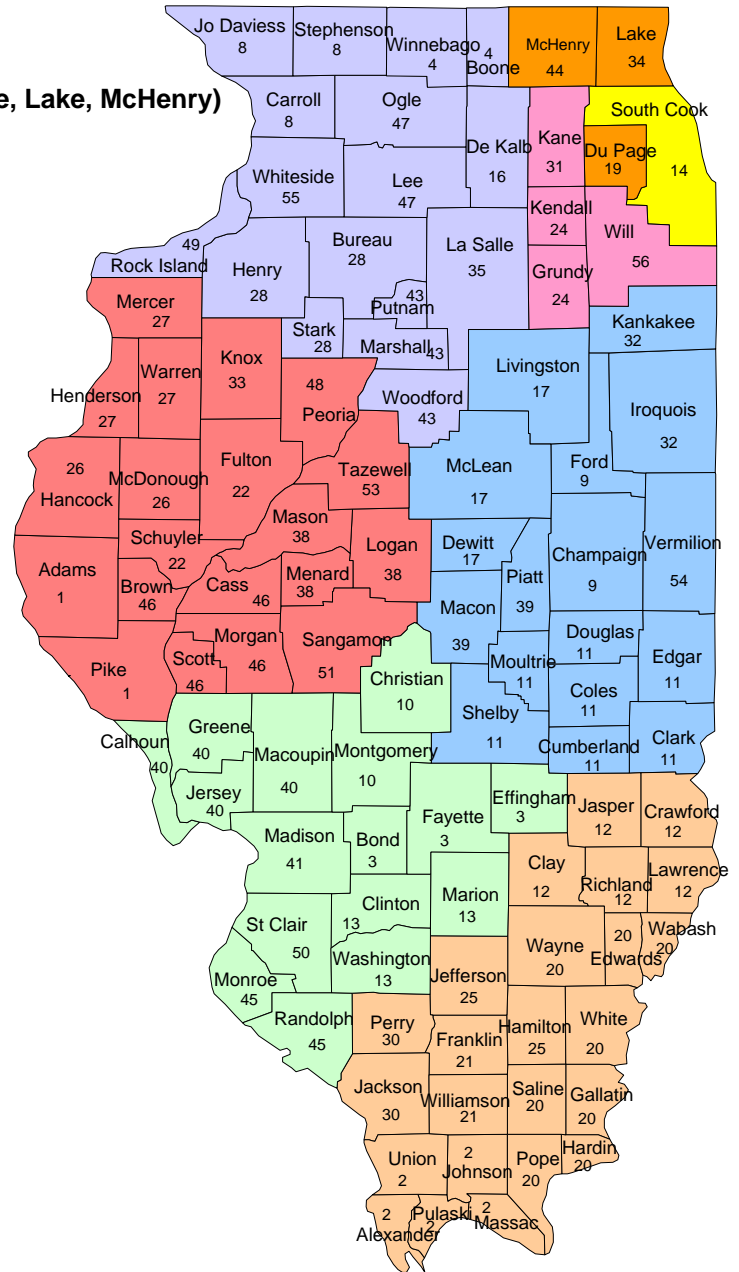

ILLINOIS NBPTS PREPARATION AND SUPPORT SYSTEM

I-KAN Regional Office of Education

8 ROE/ISC Regional Support Sites

- Support Site ISC #4 (South Cook)
- Support Site I N (North and West Cook, DuPage, Lake, McHenry)
- Support Site I S (Kane, Kendall, Will, Grundy)
- Support Site Area II
- Support Site Area III
- Support Site Area IV
- Support Site Area V
- Support Site Area VI

South Cook ISC #4
 Contact Person – Velda Lloyd
vlloyd@s-cook.org

Area I North – DuPage ROE #19
 Contact Person – Carole Einhorn
carolee1920@comcast.net

Area I South – PDA/Will ROE #56
 Contact Person – Marge Gallagher
mgallagher@pdaonline.org

Area II – DeKalb ROE #16
 Contact Person – Debbie Kasperski
debkasperski@comcast.net

Area III – Tazewell ROE #53
 Contact Person – Jana Hunzicker
jana@mtco.com

Area IV – Champaign-Ford ROE #9
 Contact Person – MaryEllen Leonard
mleonard@roe9.k12.il.us